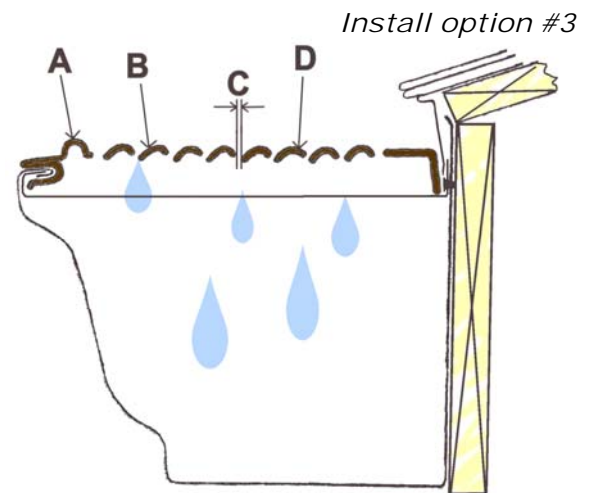

S-LOCK

*PREMIUM GUTTER PROTECTION
AT AN AFFORDABLE PRICE*

**NEW & IMPROVED
FOR 2011**

S-LOCK

RAINTRAP® S-LOCK Is our new patent protected design which incorporates our unique water siphon slots!

A = **NEW!** Exclusive drip guard channel doubles as an optional deicing cable retainer.

B = The leading radius uses surface tension to draw water into the slots.

C = The opening is only $3/32$ " - keeping out any significant debris.

D = The trailing radius eliminates any sharp edges so leaves slide off.

Install option #1

Install option #2

Optional flat tray install applications

Install option #3

Under the shingle install application shown above

All accept optional
EASYHEAT® de-icing
cable

STANDARD COLORS

Actual colors may vary from these samples due to the printing process. Samples available upon request.