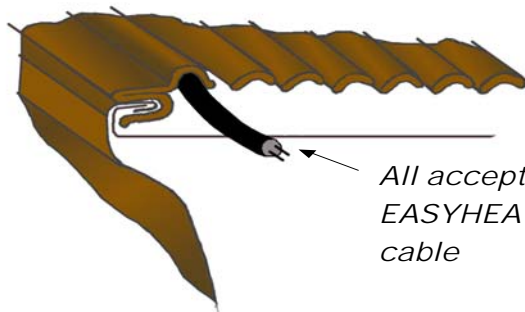

B = The leading radius uses surface tension to draw water into the slots.

C = The opening is only $3/32$ " - keeping out any significant debris.

D = The trailing radius eliminates any sharp edges so leaves slide off.

Install option #1

Install option #2

Optional flat tray install applications

Install option #3

Under the shingle install application shown above

All accept optional
EASYHEAT® de-icing
cable

STANDARD COLORS

Actual colors may vary from these samples due to the printing process. Samples available upon request.