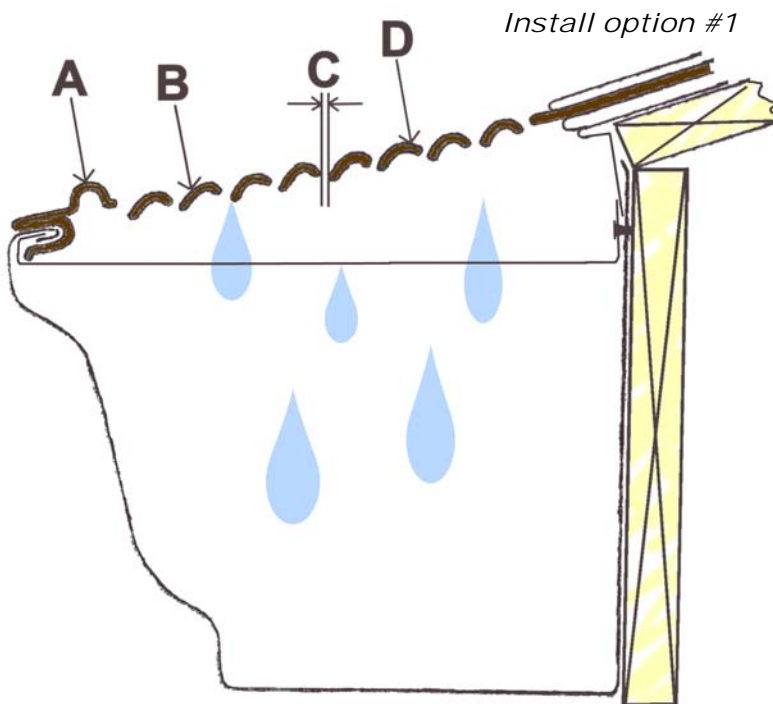

S-LOCK

*PREMIUM GUTTER PROTECTION
AT AN AFFORDABLE PRICE*

**NEW & IMPROVED
FOR 2011**

S-LOCK

RAINTRAP® S-LOCK Is our new patent protected design which incorporates our unique water siphon slots!

A = **NEW!** Exclusive drip guard channel doubles as an optional deicing cable retainer.

B = The leading radius uses surface tension to draw water into the slots.

C = The opening is only $3/32$ " - keeping out any significant debris.

D = The trailing radius eliminates any sharp edges so leaves slide off.

Install option #1

Install option #2

Optional flat tray install applications

Install option #3

Under the shingle install application shown above

All accept optional
EASYHEAT® de-icing
cable

STANDARD COLORS

Actual colors may vary from these samples due to the printing process. Samples available upon request.