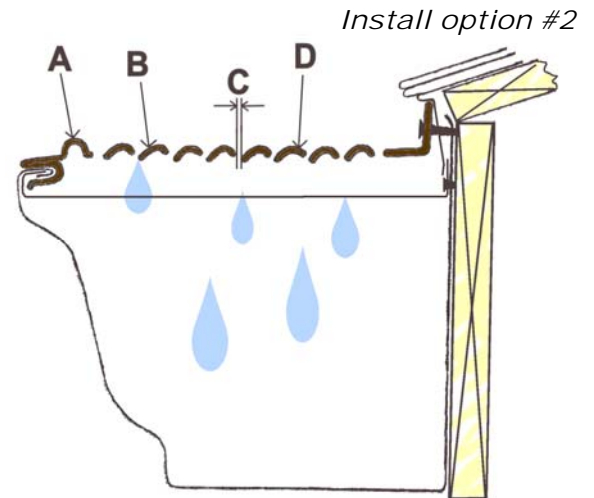

S-LOCK

*PREMIUM GUTTER PROTECTION
AT AN AFFORDABLE PRICE*

**NEW & IMPROVED
FOR 2011**

S-LOCK

RAINTRAP® S-LOCK Is our new patent protected design which incorporates our unique water siphon slots!

A = **NEW!** Exclusive drip guard channel doubles as an optional deicing cable retainer.

B = The leading radius uses surface tension to draw water into the slots.

C = The opening is only $3/32$ " - keeping out any significant debris.

D = The trailing radius eliminates any sharp edges so leaves slide off.

Install option #1

Install option #2

Optional flat tray install applications

Install option #3

Under the shingle install application shown above

All accept optional
EASYHEAT® de-icing
cable

STANDARD COLORS

Actual colors may vary from these samples due to the printing process. Samples available upon request.